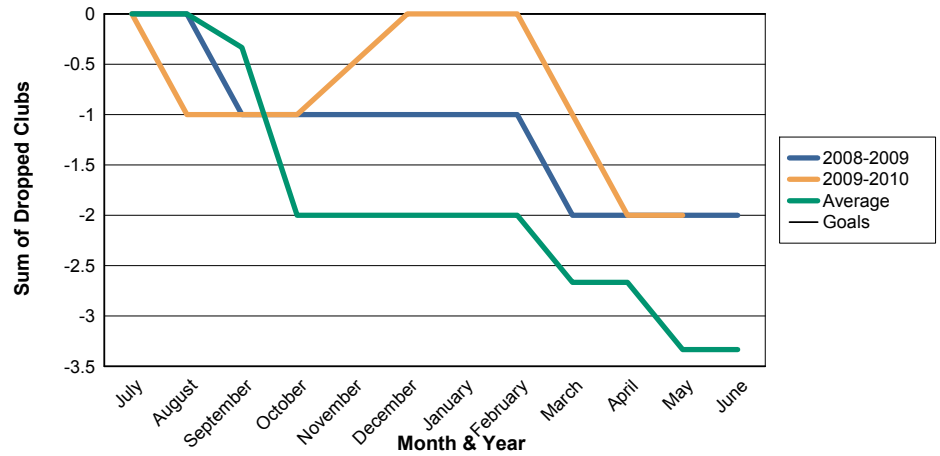

3 Year Comparisons for GMT Constitutional Area 6

By GMT District

As of May 2010

Sum of New Clubs/ Month & Year

For District 323 H2

Sum of Dropped Clubs/ Month & Year

For District 323 H2

Sum of Net Clubs/ Month & Year