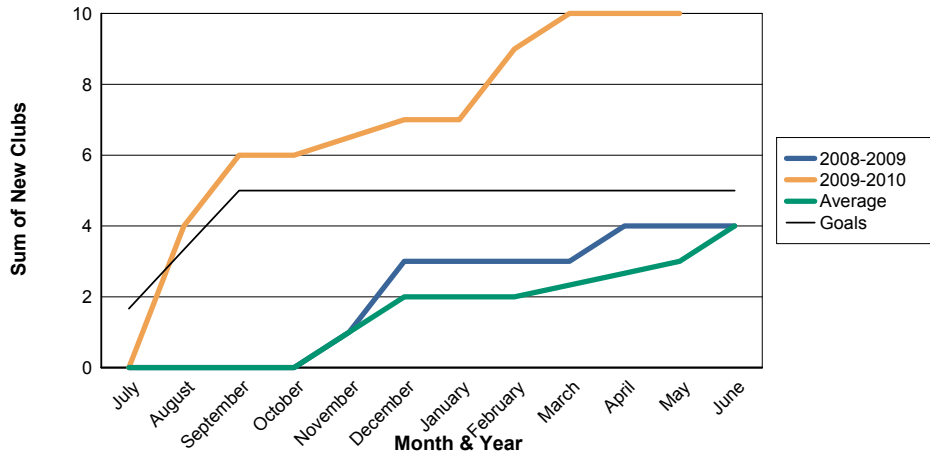

3 Year Comparisons for GMT Constitutional Area 6

By GMT District

As of May 2010

Sum of New Clubs/ Month & Year

For District 323 H2

Sum of Dropped Clubs/ Month & Year

For District 323 H2

Sum of Net Clubs/ Month & Year