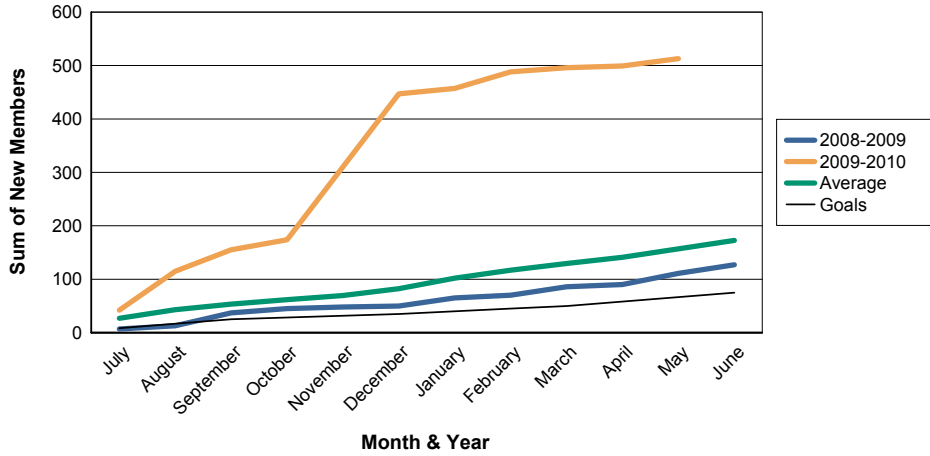

For District 323 H2

Sum of Charter Members/ Month & Year

For District 323 H2

3 Year Comparisons for GMT Constitutional Area 6

By GMT District

As of May 2010

Sum of New Members/ Month & Year

For District 323 H2