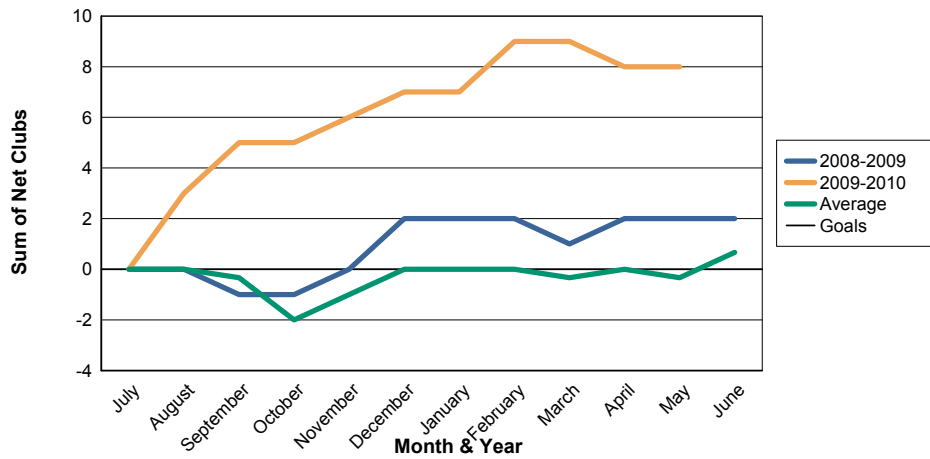

Sum of Net Clubs/ Month & Year

For District 323 H2