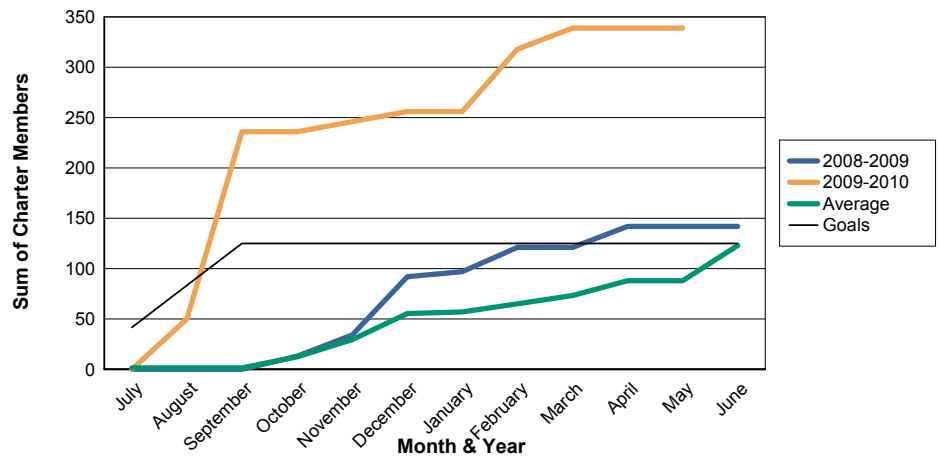

Sum of Charter Members/ Month & Year

For District 323 H2