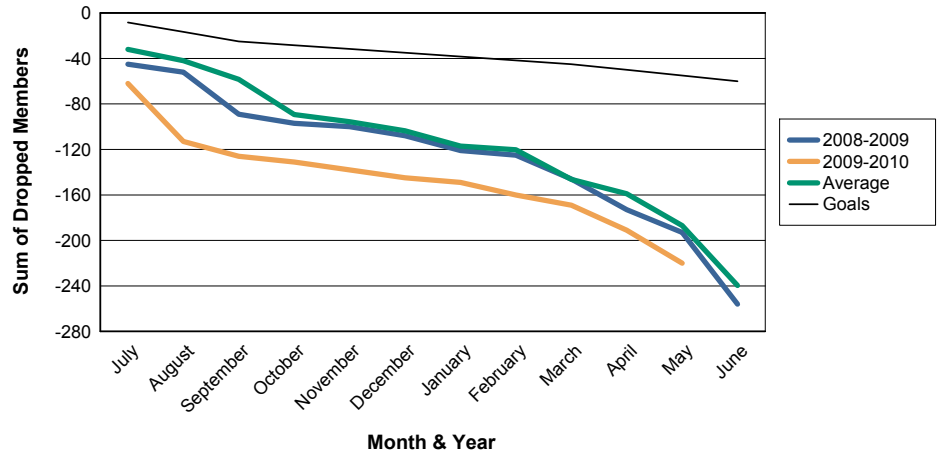

Sum of Dropped Members/ Month & Year

For District 323 H2